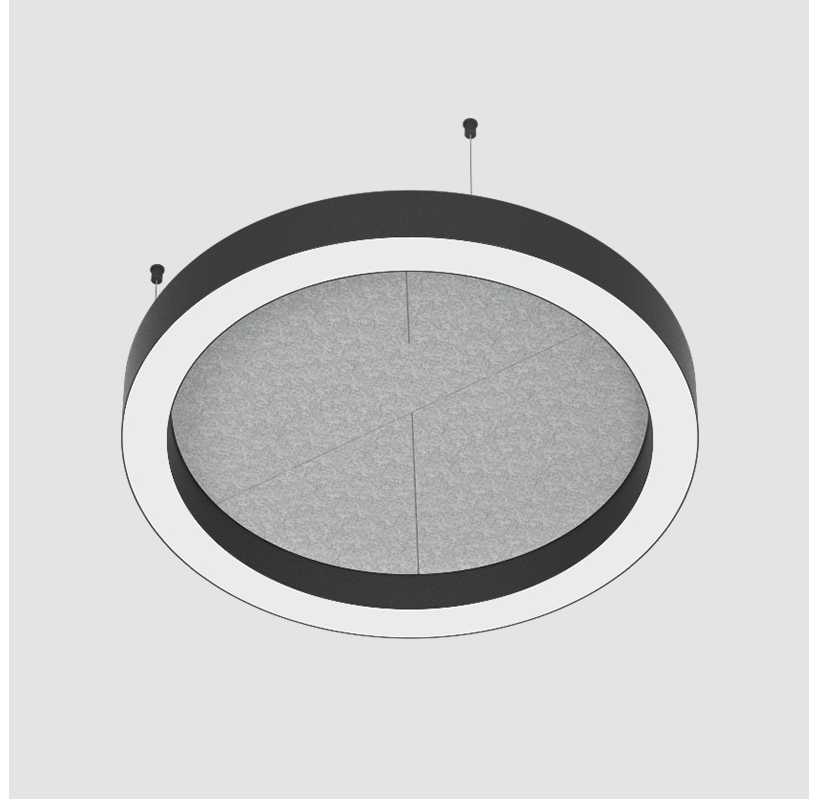

GENERAL

Series: Glorious Slim Acoustic
Partner: Prolicht
Division: Architectural
Installation: Suspension
Product Type: Acoustic
Mounting Location: Ceiling
Light Distribution: Direct

PHYSICAL

Shape: Round
Diameter (mm): 800
Diameter (in): 31 1/2
Height (mm): 90
Height (in): 3 9/16
Weight (kg): 9.026
Weight (lbs): 19.90
Diffuser: [PMMA - Opal / Micro-Prism](#)
Fixture Finish: [SSR / BKV / CWI / CRY / HAB / UFT / ITA / RUA / FTG / MYG / LOD / PUS / FRO / FUP / KIA / POP / BLS / SPG / MEY / GOH / CHC / COM / ABZ / JAG / OBR / MOS / ROR](#)
Acoustic Finish: [SFW / CYW / SEE / SYN / MTS / PMB / TTN / CYB / STO / DPE / BES / SHB / ARE / ANE / VRD / CRF](#)
Fixture Material: Aluminum
Primary Material: Acoustic
Cable Details: [2000mm / 78 3/4" or 6000mm / 236 1/4" Transparent Cable](#)

ELECTRICAL

Lamp Type: LED (Zhaga Standard)
Input Wattage (W): 52.1
Total Output Wattage (W): 47.3
Dimming: [Non-Dimmable](#)
Driver Included: Yes
Driver Location: Integrated
Driver Type: Constant Current - Universal
Driver Class: Class 2
Input Voltage (V): 120 - 277

LED

Color Temperature (°K): [2700 / 3000 / 3500 / 4000](#)
Max. Delivered Lumen (lm): 5843 / 5958 / 6203 / 6340
Nominal Lumen (lm): 7955 / 8148 / 6351 / 8632
CRI: >90 CRI
Lamp Life (hrs): 50000

OPTICAL

RATINGS AND CERTIFICATIONS

Certified By: CSA Certified to UL and CSA Standards
IP rating: IP20