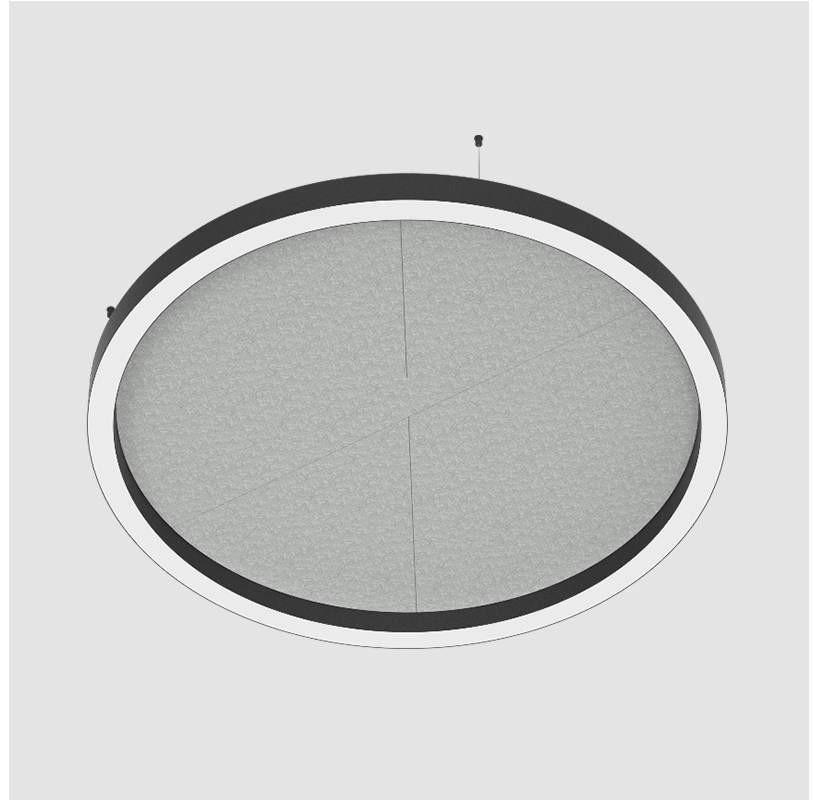

GENERAL

Series: Glorious Slim Acoustic
Partner: Prolicht
Division: Architectural
Installation: Suspension
Product Type: Acoustic
Mounting Location: Ceiling
Light Distribution: Direct / Indirect

PHYSICAL

Shape: Round
Diameter (mm): 1550
Diameter (in): 61
Height (mm): 90
Height (in): 3 9/16
Diffuser: PMMA - Opal / Micro-Prism
Fixture Finish: SSR / BKV / CWI / CRY / HAB / UFT / ITA / RUA / FTG / MYG / LOD / PUS / FRO / FUP / KIA / POP / BLS / SPG / MEY / GOH / CHC / COM / ABZ / JAG / OBR / MOS / ROR
Acoustic Finish: SFW / CYW / SEE / SYN / MTS / PMB / TTN / CYB / STO / DPE / BES / SHB / ARE / ANE / VRD / CRF
Fixture Material: Aluminum
Primary Material: Acoustic
Cable Details: 2000mm / 78 3/4" or 6000mm / 236 1/4" Transparent Cable

ELECTRICAL

Lamp Type: LED (Zhaga Standard)
Input Wattage (W): 154
Total Output Wattage (W): 141.8
Dimming: Non-Dimmable
Driver Included: Yes
Driver Location: Integrated
Driver Type: Constant Current - Universal
Driver Class: Class 2
Input Voltage (V): 120 - 277

LED

Color Temperature (°K): 2700 / 3000 / 3500 / 4000
Max. Delivered Lumen (lm): 18380 / 17765 / 19514 / 18723
Nominal Lumen (lm): Max 24446
CRI: >90 CRI
Lamp Life (hrs): 50000

OPTICAL

RATINGS AND CERTIFICATIONS

Certified By: CSA Certified to UL and CSA Standards
IP rating: IP20