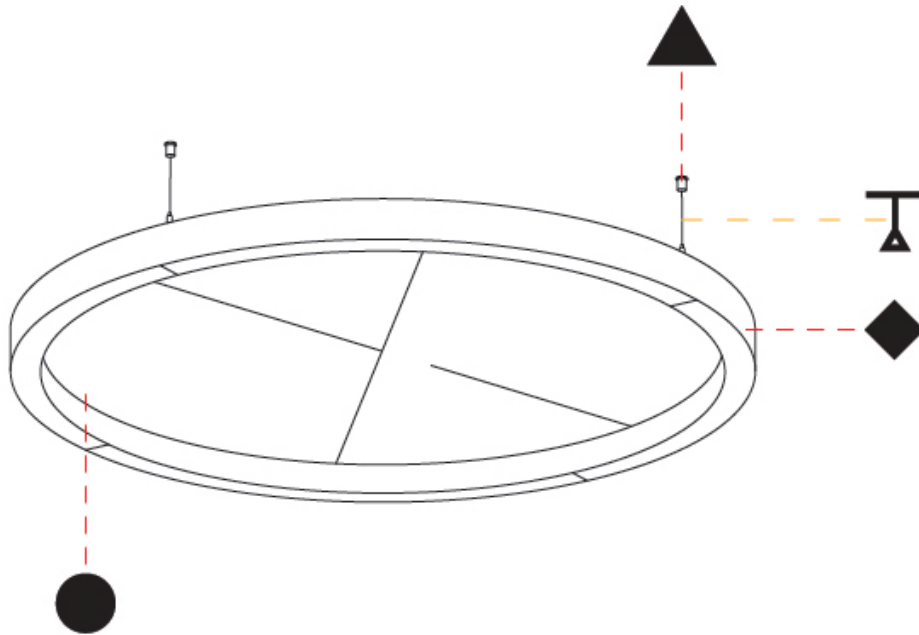

GLORIOUS SLIM ACOUSTIC SUSPENSION

A300731-

PROJECT	_____
TYPE	_____
SPECIFIER	_____
QUANTITY	_____
DATE	_____

A