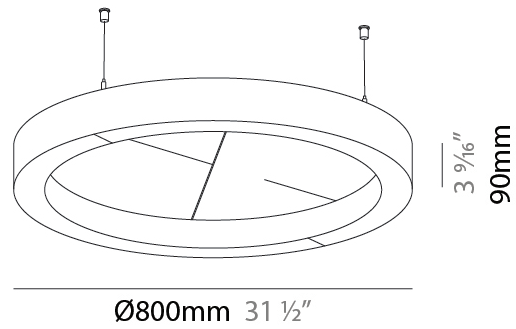

GENERAL

Series: Glorious Slim Acoustic
Partner: Prolicht
Division: Architectural
Installation: Suspension
Product Type: Acoustic
Mounting Location: Ceiling
Light Distribution: Direct

PHYSICAL

Shape: Round
Diameter (mm): 800
Diameter (in): 31 1/2
Height (mm): 90
Height (in): 3 9/16
Weight (kg): 9.026
Weight (lbs): 19.90
Diffuser: [PMMA - Opal / Micro-Prism](#)
Fixture Finish: [SSR / BKV / CWI / CRY / HAB / UFT / ITA / RUA / FTG / MYG / LOD / PUS / FRO / FUP / KIA / POP / BLS / SPG / MEY / GOH / CHC / COM / ABZ / JAG / OBR / MOS / ROR](#)
Acoustic Finish: [SFW / CYW / SEE / SYN / MTS / PMB / TTN / CYB / STO / DPE / BES / SHB / ARE / ANE / VRD / CRF](#)
Fixture Material: Aluminum
Primary Material: Acoustic
Cable Details: [2000mm / 78 3/4" or 6000mm / 236 1/4" Transparent Cable](#)

ELECTRICAL

Lamp Type: LED (Zhaga Standard)
Input Wattage (W): 52.1
Total Output Wattage (W): 47.3
Dimming: [Non-Dimmable](#)
Driver Included: Yes
Driver Location: Integrated
Driver Type: Constant Current - Universal
Driver Class: Class 2
Input Voltage (V): 120 - 277

LED

Color Temperature (°K): [2700 / 3000 / 3500 / 4000](#)
Max. Delivered Lumen (lm): 5843 / 5958 / 6203 / 6340
Nominal Lumen (lm): 7955 / 8148 / 6351 / 8632
CRI: >90 CRI
Lamp Life (hrs): 50000

OPTICAL

RATINGS AND CERTIFICATIONS

Certified By: CSA Certified to UL and CSA Standards
IP rating: IP20