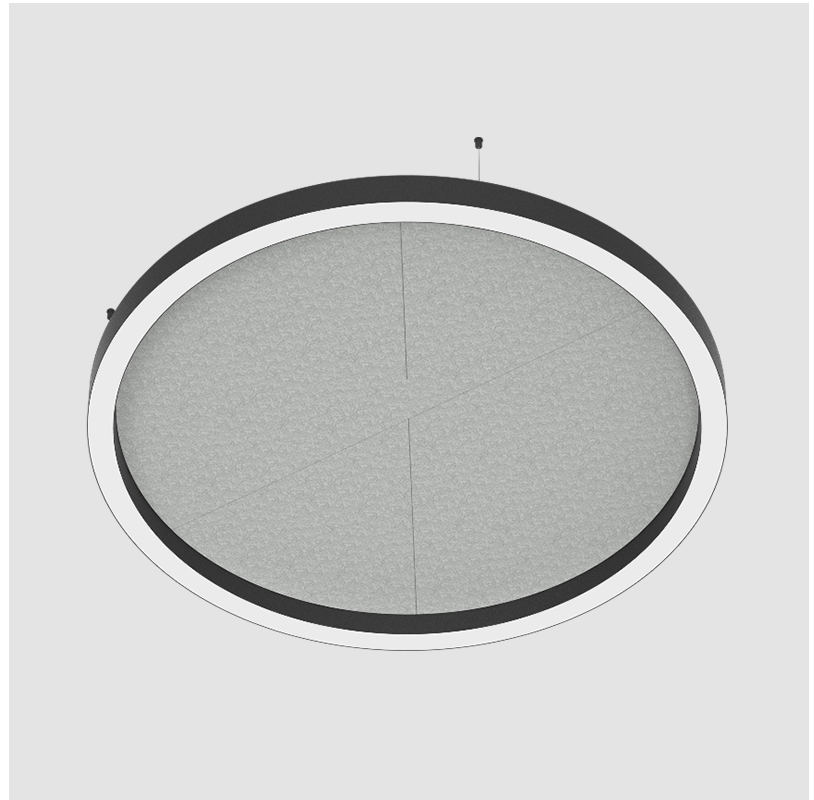

GENERAL

Series: Glorious Slim Acoustic
Partner: Prolicht
Division: Architectural
Installation: Suspension
Product Type: Acoustic
Mounting Location: Ceiling
Light Distribution: Direct

PHYSICAL

Shape: Round
Diameter (mm): 1550
Diameter (in): 61
Height (mm): 90
Height (in): 3 9/16
Diffuser: PMMA - Opal / Micro-Prism
Fixture Finish: SSR / BKV / CWI / CRY / HAB / UFT / ITA / RUA / FTG / MYG / LOD / PUS / FRO / FUP / KIA / POP / BLS / SPG / MEY / GOH / CHC / COM / ABZ / JAG / OBR / MOS / ROR
Acoustic Finish: SFW / CYW / SEE / SYN / MTS / PMB / TTN / CYB / STO / DPE / BES / SHB / ARE / ANE / VRD / CRF
Fixture Material: Aluminum
Primary Material: Acoustic
Cable Details: 2000mm / 78 3/4" or 6000mm / 236 1/4" Transparent Cable

ELECTRICAL

Lamp Type: LED (Zhaga Standard)
Input Wattage (W): 104.2
Total Output Wattage (W): 94.5
Dimming: Non-Dimmable
Driver Included: Yes
Driver Location: Integrated
Driver Type: Constant Current - Universal
Driver Class: Class 2
Input Voltage (V): 120 - 277

LED

Color Temperature (°K): 2700 / 3000 / 3500 / 4000
Max. Delivered Lumen (lm): 11685 / 11969 / 12406 / 12680
Nominal Lumen (lm): 15910 / 16927 / 12702 / 17624
CRI: >90 CRI
Lamp Life (hrs): 50000

OPTICAL

RATINGS AND CERTIFICATIONS

Certified By: CSA Certified to UL and CSA Standards
IP rating: IP20