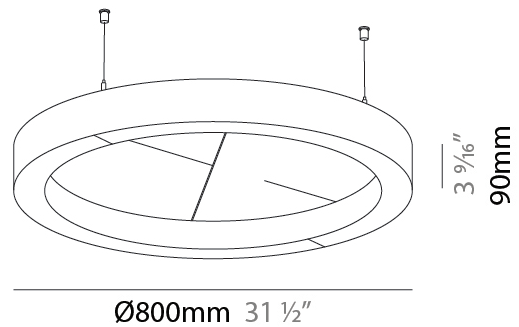

GENERAL

Series: Glorious Slim Acoustic
Partner: Prolicht
Division: Architectural
Installation: Suspension
Product Type: Acoustic
Mounting Location: Ceiling
Light Distribution: Direct / Indirect

PHYSICAL

Shape: Round
Diameter (mm): 800
Diameter (in): 31 1/2
Height (mm): 90
Height (in): 3 9/16
Weight (kg): 9.026
Weight (lbs): 19.90

Diffuser: [PMMA - Opal / Micro-Prism](#)
Fixture Finish: [SSR / BKV / CWI / CRY / HAB / UFT / ITA / RUA / FTG / MYG / LOD / PUS / FRO / FUP / KIA / POP / BLS / SPG / MEY / GOH / CHC / COM / ABZ / JAG / OBR / MOS / ROR](#)
Acoustic Finish: [SFW / CYW / SEE / SYN / MTS / PMB / TTN / CYB / STO / DPE / BES / SHB / ARE / ANE / VRD / CRF](#)
Fixture Material: Aluminum
Primary Material: Acoustic
Cable Details: [2000mm / 78 3/4" or 6000mm / 236 1/4" Transparent Cable](#)

ELECTRICAL

Lamp Type: LED (Zhaga Standard)
Input Wattage (W): 77
Total Output Wattage (W): 70
Dimming: [Non-Dimmable](#)
Driver Included: Yes
Driver Location: Integrated
Driver Type: Constant Current - Universal
Driver Class: Class 2
Input Voltage (V): 120 - 277

LED

Color Temperature (°K): [2700 / 3000 / 3500 / 4000](#)
Max. Delivered Lumen (lm): 9190 / 8883 / 9757 / 9362
Nominal Lumen (lm): Max 12223
CRI: >90 CRI
Lamp Life (hrs): 50000

OPTICAL

RATINGS AND CERTIFICATIONS

Certified By: CSA Certified to UL and CSA Standards
IP rating: IP20