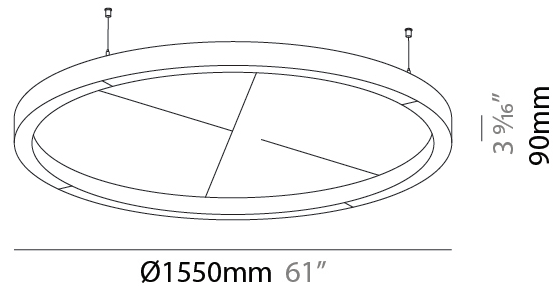

GENERAL

Series: Glorious Slim Acoustic
Partner: Prolicht
Division: Architectural
Installation: Suspension
Product Type: Acoustic
Mounting Location: Ceiling
Light Distribution: Direct

PHYSICAL

Shape: Round
Diameter (mm): 1550
Diameter (in): 61
Height (mm): 90
Height (in): 3 9/16
Diffuser: PMMA - Opal / Micro-Prism
Fixture Finish: SSR / BKV / CWI / CRY / HAB / UFT / ITA / RUA / FTG / MYG / LOD / PUS / FRO / FUP / KIA / POP / BLS / SPG / MEY / GOH / CHC / COM / ABZ / JAG / OBR / MOS / ROR
Acoustic Finish: SFW / CYW / SEE / SYN / MTS / PMB / TTN / CYB / STO / DPE / BES / SHB / ARE / ANE / VRD / CRF
Fixture Material: Aluminum
Primary Material: Acoustic
Cable Details: 2000mm / 78 3/4" or 6000mm / 236 1/4" Transparent Cable

ELECTRICAL

Lamp Type: LED (Zhaga Standard)
Input Wattage (W): 104.2
Total Output Wattage (W): 94.5
Dimming: Non-Dimmable
Driver Included: Yes
Driver Location: Integrated
Driver Type: Constant Current - Universal
Driver Class: Class 2
Input Voltage (V): 120 - 277

LED

Color Temperature (°K): 2700 / 3000 / 3500 / 4000
Max. Delivered Lumen (lm): 11685 / 11969 / 12406 / 12680
Nominal Lumen (lm): 15910 / 16927 / 12702 / 17624
CRI: >90 CRI
Lamp Life (hrs): 50000

OPTICAL

RATINGS AND CERTIFICATIONS

Certified By: CSA Certified to UL and CSA Standards
IP rating: IP20