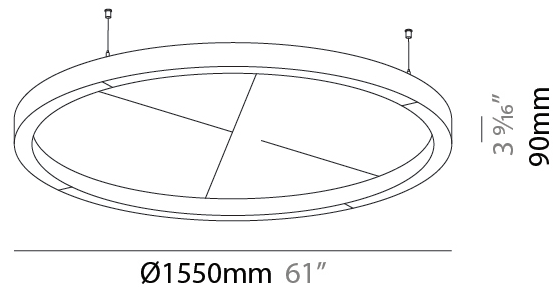

GENERAL

Series: Glorious Slim Acoustic
Partner: Prolicht
Division: Architectural
Installation: Suspension
Product Type: Acoustic
Mounting Location: Ceiling
Light Distribution: Direct / Indirect

PHYSICAL

Shape: Round
Diameter (mm): 1550
Diameter (in): 61
Height (mm): 90
Height (in): 3 9/16
Diffuser: PMMA - Opal / Micro-Prism
Fixture Finish: SSR / BKV / CWI / CRY / HAB / UFT / ITA / RUA / FTG / MYG / LOD / PUS / FRO / FUP / KIA / POP / BLS / SPG / MEY / GOH / CHC / COM / ABZ / JAG / OBR / MOS / ROR
Acoustic Finish: SFW / CYW / SEE / SYN / MTS / PMB / TTN / CYB / STO / DPE / BES / SHB / ARE / ANE / VRD / CRF
Fixture Material: Aluminum
Primary Material: Acoustic
Cable Details: 2000mm / 78 3/4" or 6000mm / 236 1/4" Transparent Cable

ELECTRICAL

Lamp Type: LED (Zhaga Standard)
Input Wattage (W): 154
Total Output Wattage (W): 141.8
Dimming: Non-Dimmable
Driver Included: Yes
Driver Location: Integrated
Driver Type: Constant Current - Universal
Driver Class: Class 2
Input Voltage (V): 120 - 277

LED

Color Temperature (°K): 2700 / 3000 / 3500 / 4000
Max. Delivered Lumen (lm): 18380 / 17765 / 19514 / 18723
Nominal Lumen (lm): Max 24446
CRI: >90 CRI
Lamp Life (hrs): 50000

OPTICAL

RATINGS AND CERTIFICATIONS

Certified By: CSA Certified to UL and CSA Standards
IP rating: IP20